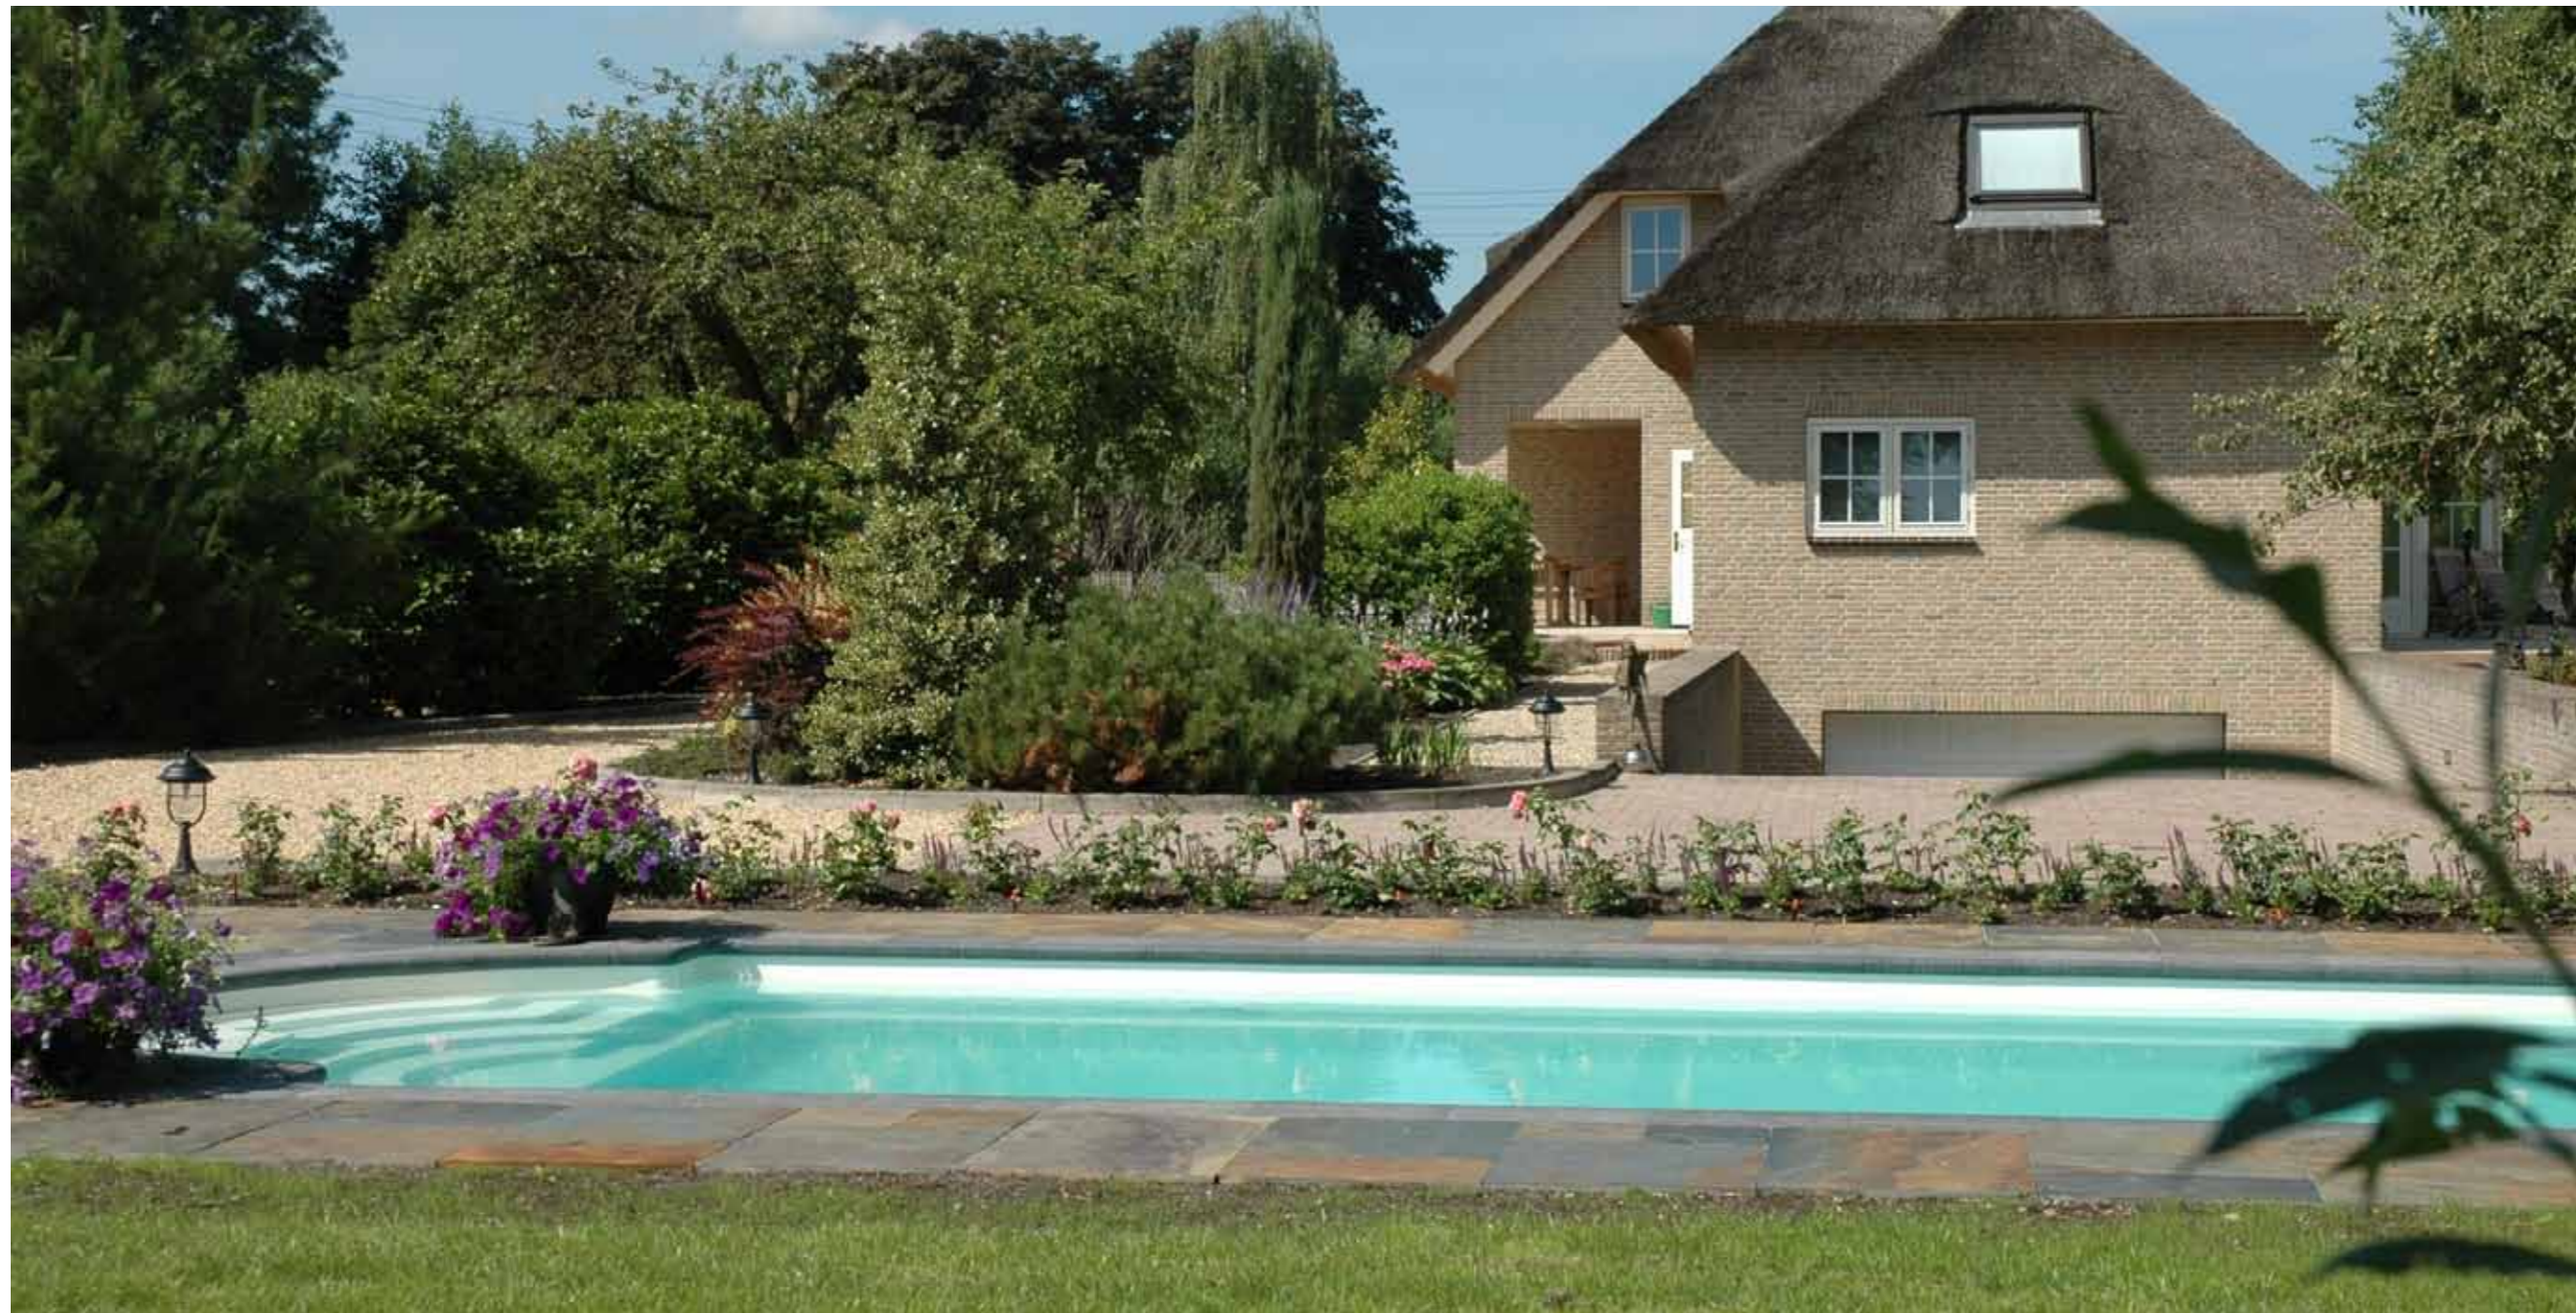

Measurements*

Dynamic 110 : 11 x 4 m

*Dynamic swimming pools have a standard depth of 1.5 metres.

LUXURY ENTRANCE

AN OPEN QUALITY

Carré Line

Carré swimming pools are characterised by their spacious Carré walk-in steps over the whole width of the pool. These wide steps make walking into the swimming pool very pleasant. Its design is timeless with a classical tint. A Carré swimming pool can be installed with or without a pit in the back of the pool. The pit is for installing a Roldeck pool cover. Once installed, it is completely invisible when the cover is open. There is a safety edge just under the water level, which provides support through a closed pool cover in the event that children or pets enter the area. The edges along the walls give you the option to take a breather at the pool side.

Measurements*

- Carré 80** : 8 x 4 m
- Carré 90** : 9 x 4 m
- Carré 100** : 10 x 4 m

*Carré pools have a standard depth of 1.5 metres.

CLASSIC BEAUTY

Romana Line

The Romana Line swimming pools come with classic half-moon walk-in steps with 'shoulders'. The top step has a start block in the middle, in which a jetstream can be installed. The Romana Line is the model for your rural or Mediterranean style garden. Romana pools are available with or without a pit in the back of the pool for invisible housing containing a Roldeck pool cover system. When the pool cover is opened, it is completely invisible. The safety edge around the walls is just under the water level and provides extra support to a pool cover in case extra weight is put on it. If you need to take a short break from swimming, you can stand on the edge along the walls.