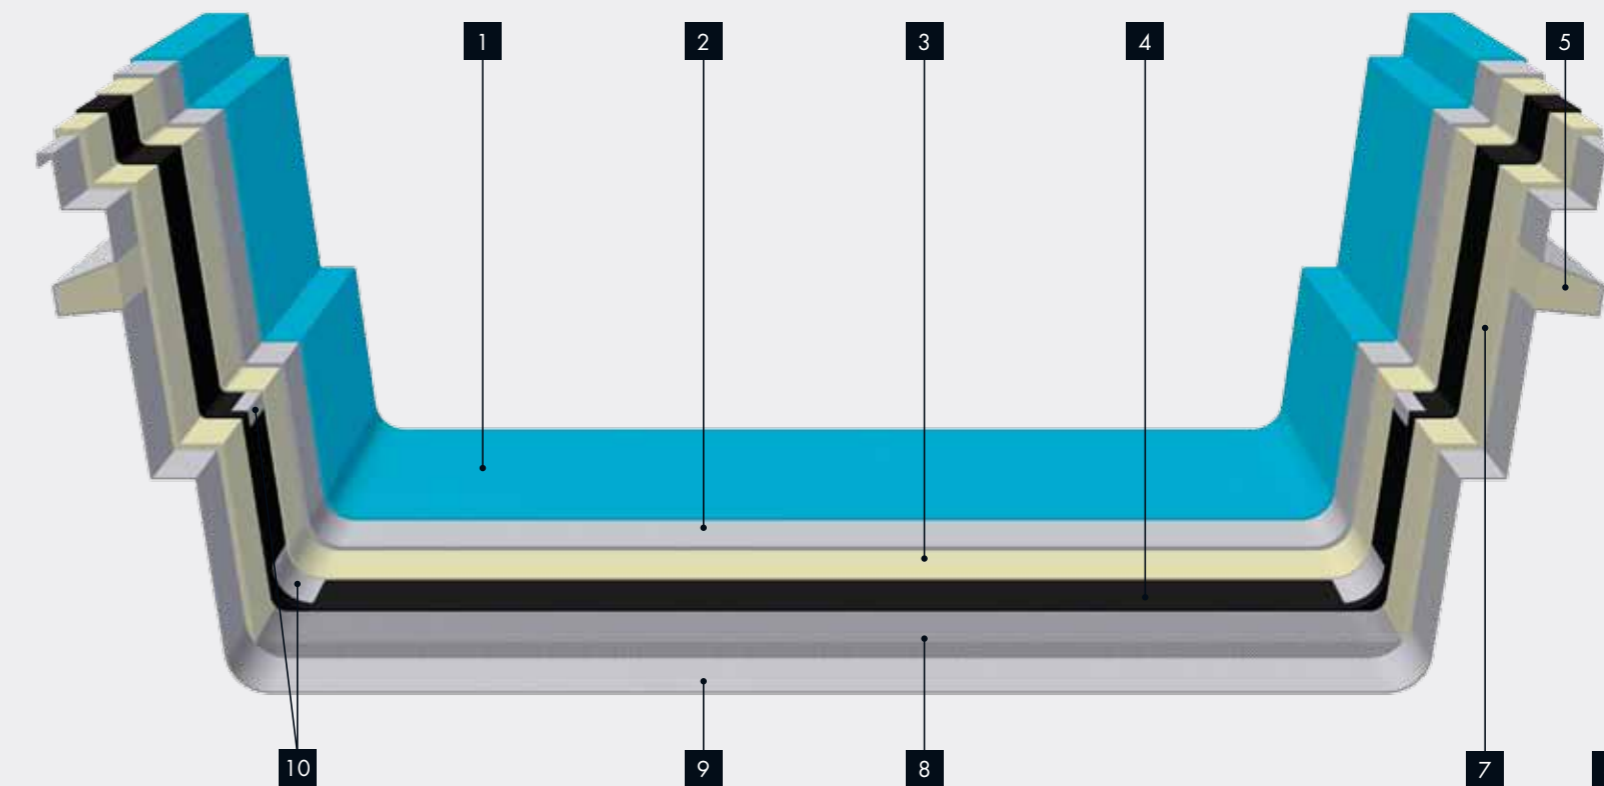

Materials and structure

Starline swimming pools are made of high-quality composite material. Long processes of development and innovation resulted in a material with a very smooth, hard surface making it anti-bacterial. With the Vinylester top layer, it is near indestructible. This top layer also determines the colour of the swimming pool and comes in the five original swimming pool colours Blue, Soft blue, White, Soft grey and Antra. The Exterior Finish Coating ensures the completely insulated and waterproof outer layer.

Low structure

1	Top layer	Vinylester
2	Interim layer	Damming Vinylester
3	Insulation layer	Vinylester
4	Construction layer	Vinylester
5	Insulation layer	High-density PU foam
6	Cover layer	Exterior Finish Coating

Structural reinforcement

7	Side wall	Structural reinforcement
8	Top edge	Structural reinforcement
9	Bottom	Honey comb insulation layer
10	Corners	Woven fibreglass reinforcement mats

THE BEST MATERIALS