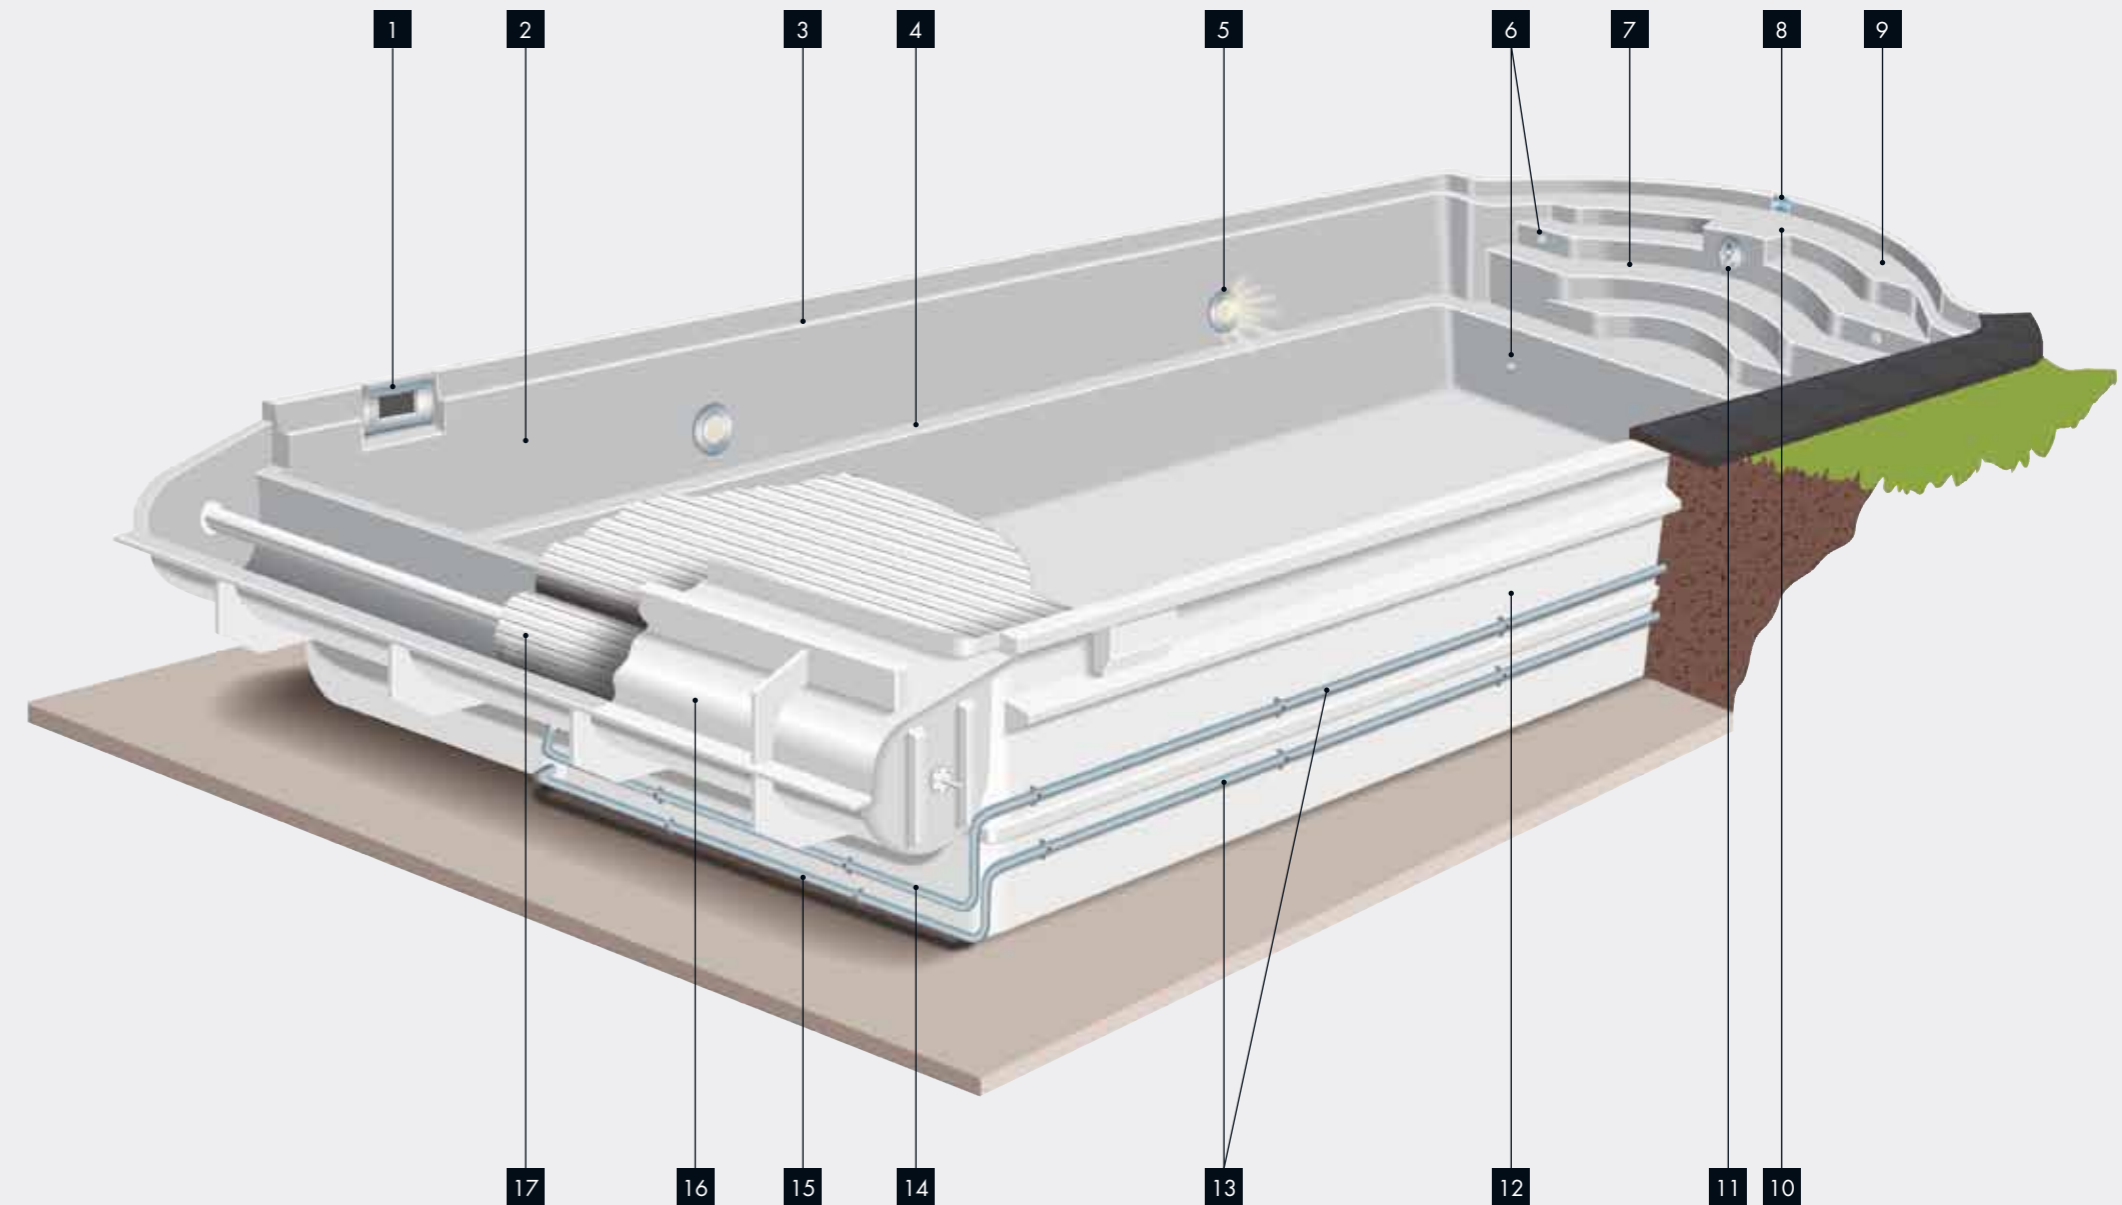

A total concept

For over four decades, Starline has built up knowledge and experience in the development and production of Monoblock swimming pools. Starline Monoblock swimming pools consist of one form. Using advanced production technology, these are made from high-quality composite materials in an extremely sustainable structure. The smooth, sleek walls are very aesthetic and easy to maintain.

The fact that the swimming pools are already equipped with various parts and accessories makes for only a short installation time at your home, allowing you to enjoy your own pool as soon as possible. In sum, we can guarantee you that a Starline swimming pool is of the absolute best quality.

1. 1 Skimmer
2. 2 Smooth Vinylester wall
3. 3 Safety edge
4. 4 Edge on which to stand
5. 5 Underwater lighting
6. 6 Spouts
7. 7 Romana walk-in steps
8. 8 Child lock
9. 9 Anti-slip steps
10. 10 Start block
11. 11 Jetstream
12. 12 Solid insulated structure
13. 13 Preassembled pipe work
14. 14 Roldeck pit drain
15. 15 Wall drain
16. 16 Integrated Roldeck pit
17. 17 Roldeck slat cover

FROM A TO Z, EVERYTHING YOU NEED TO MAKE YOUR POOL PERFECT